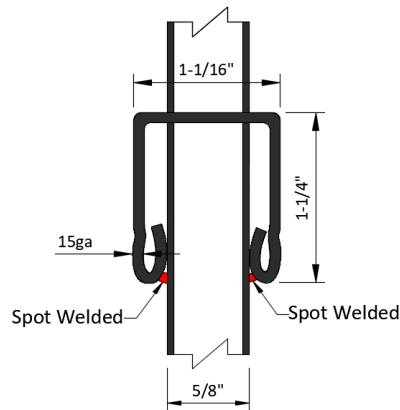

- NOTES:
 1. GATE SHOWN WITH OUR SELF CLOSING STANDARD HARDWARE.
 2. OTHER GATE HARDWARE COULD CHANGE LATCH AND HINGE CLEARANCE.
 3. ALL HARDWARE SHIPPED LOOSE AND FIELD INSTALLED.

Steel Posts	
□	2" x 2" x 5'9" H
□	2" x 2" x 6'9" H
□	2" x 2" x 7'9" H
□	2" x 2" x 8'9" H

MAVERIC K™ SUPREME RESIDENTIAL STEEL

6H X 6W - MSS Barcelona Residential-3R Black - STEEL SWING GATE

PT# MSSRS-RGFT7272B3-BK