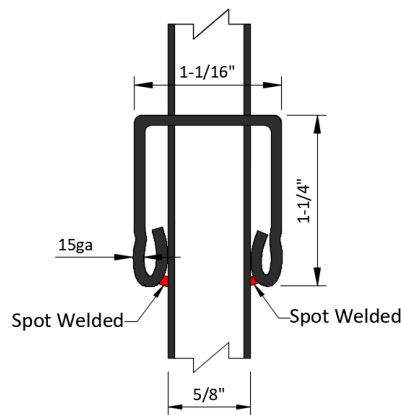

- NOTES:
1. GATE SHOWN WITH OUR SELF CLOSING STANDARD HARDWARE.
  2. OTHER GATE HARDWARE COULD CHANGE LATCH AND HINGE CLEARANCE.
  3. ALL HARDWARE SHIPPED LOOSE AND FIELD INSTALLED.

Steel Posts	
□	2" x 2" x 5'9" H
□	2" x 2" x 6'9" H
□	2" x 2" x 7'9" H
□	2" x 2" x 8'9" H

## MAVERIC K™ SUPREME RESIDENTIAL STEEL

6H X 6W - MSS Aberdeen Residential-3R Black - STEEL SWING GATE

PT# MSSRS-RGFT7272A3-BK