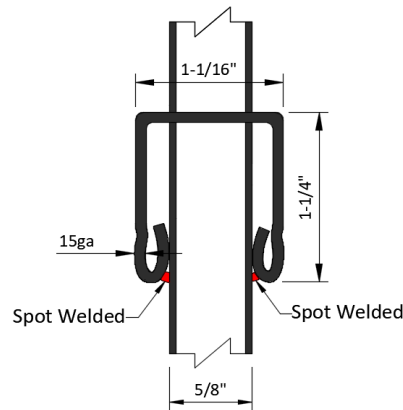

- NOTES:
1. GATE SHOWN WITH OUR SELF CLOSING STANDARD HARDWARE.
 2. OTHER GATE HARDWARE COULD CHANGE LATCH AND HINGE CLEARANCE.
 3. ALL HARDWARE SHIPPED LOOSE AND FIELD INSTALLED.

Steel Posts	
□	2" x 2" x 5'9" H
□	2" x 2" x 6'9" H
□	2" x 2" x 7'9" H
□	2" x 2" x 8'9" H

MAVERIC K™ SUPREME RESIDENTIAL STEEL

6H X 5W - MSS Barcelona Residential-3R Black - STEEL SWING GATE

PT# MSSRS-RGFT7260B3-BK