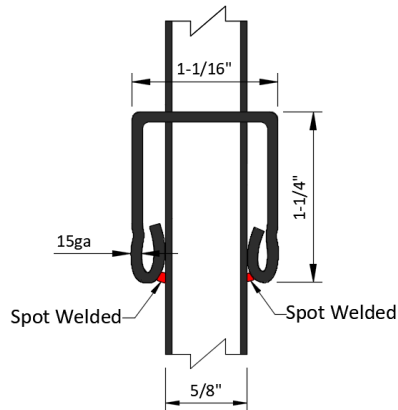

- NOTES:
1. GATE SHOWN WITH OUR SELF CLOSING STANDARD HARDWARE.
 2. OTHER GATE HARDWARE COULD CHANGE LATCH AND HINGE CLEARANCE.
 3. ALL HARDWARE SHIPPED LOOSE AND FIELD INSTALLED.

Steel Posts	
□	2" x 2" x 5'9" H
□	2" x 2" x 6'9" H
□	2" x 2" x 7'9" H
□	2" x 2" x 8'9" H

MAVERIC K™ SUPREME RESIDENTIAL STEEL

6H X 5W - MSS Aberdeen Residential-3R Black - STEEL SWING GATE

PT# MSSRS-RGFT7260A3-BK