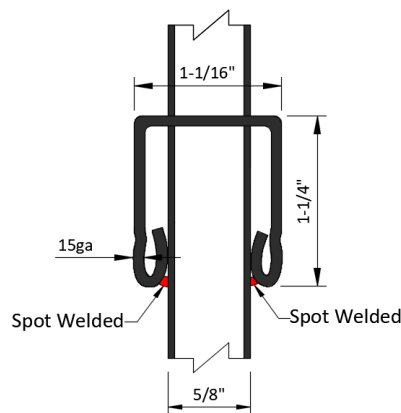

- NOTES:
1. GATE SHOWN WITH OUR SELF CLOSING STANDARD HARDWARE.
 2. OTHER GATE HARDWARE COULD CHANGE LATCH AND HINGE CLEARANCE.
 3. ALL HARDWARE SHIPPED LOOSE AND FIELD INSTALLED.

Steel Posts	
□	2" x 2" x 5'9" H
□	2" x 2" x 6'9" H
□	2" x 2" x 7'9" H
□	2" x 2" x 8'9" H

MAVERIC K™ SUPREME RESIDENTIAL STEEL

6H X 4W - MSS Canterbury Residential-3R Black - STEEL SWING GATE

PT# MSSRS-RGFT7248C3-BK