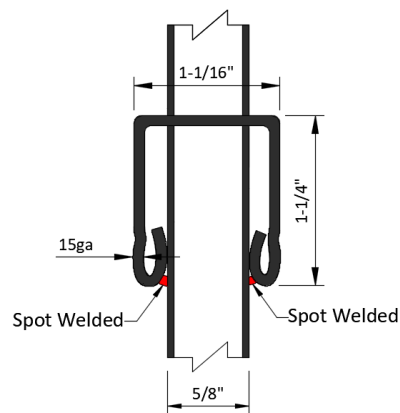

- NOTES:
1. GATE SHOWN WITH OUR SELF CLOSING STANDARD HARDWARE.
 2. OTHER GATE HARDWARE COULD CHANGE LATCH AND HINGE CLEARANCE.
 3. ALL HARDWARE SHIPPED LOOSE AND FIELD INSTALLED.

Steel Posts	
□	2" x 2" x 5'9" H
□	2" x 2" x 6'9" H
□	2" x 2" x 7'9" H
□	2" x 2" x 8'9" H

MAVERIC K™ SUPREME RESIDENTIAL STEEL

6H X 4W - MSS Barcelona Residential-3R Black - STEEL SWING GATE

PT# MSSRS-RGFT7248B3-BK