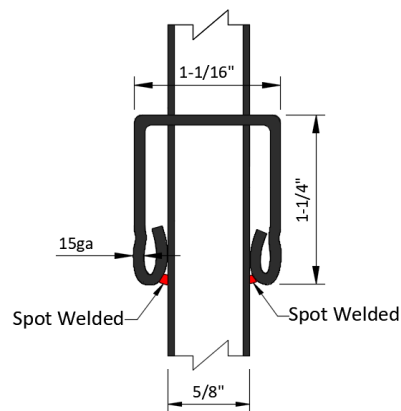

- NOTES:
1. GATE SHOWN WITH OUR SELF CLOSING STANDARD HARDWARE.
 2. OTHER GATE HARDWARE COULD CHANGE LATCH AND HINGE CLEARANCE.
 3. ALL HARDWARE SHIPPED LOOSE AND FIELD INSTALLED.

Steel Posts	
□ 2" x 2" x 5'9" H	
□ 2" x 2" x 6'9" H	
□ 2" x 2" x 7'9" H	
□ 2" x 2" x 8'9" H	

MAVERIC K™ SUPREME RESIDENTIAL STEEL

6H X 4W - MSS Aberdeen Residential-3R Black - STEEL SWING GATE

PT# MSSRS-RGFT7248A3-BK