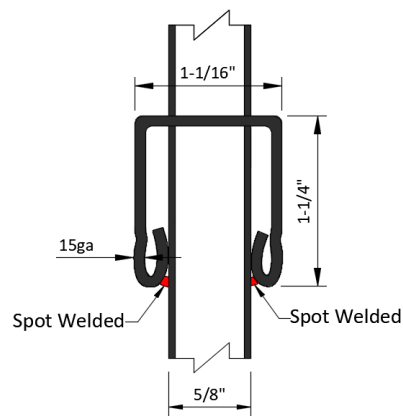

- NOTES:
 1. GATE SHOWN WITH OUR SELF CLOSING STANDARD HARDWARE.
 2. OTHER GATE HARDWARE COULD CHANGE LATCH AND HINGE CLEARANCE.
 3. ALL HARDWARE SHIPPED LOOSE AND FIELD INSTALLED.

Steel Posts	
□	2" x 2" x 5'9" H
□	2" x 2" x 6'9" H
□	2" x 2" x 7'9" H
□	2" x 2" x 8'9" H

MAVERIC K™ SUPREME RESIDENTIAL STEEL

5H X 6W - MSS Barcelona Residential-3R Black - STEEL SWING GATE

PT# MSSRS-RGFT6072B3-BK