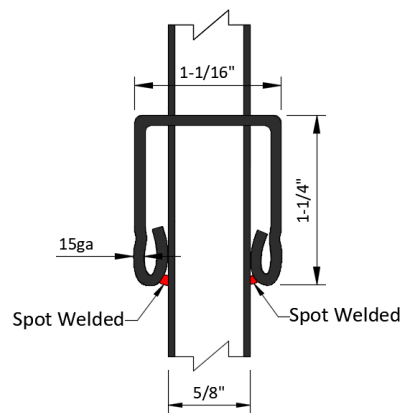

- NOTES:
1. GATE SHOWN WITH OUR SELF CLOSING STANDARD HARDWARE.
  2. OTHER GATE HARDWARE COULD CHANGE LATCH AND HINGE CLEARANCE.
  3. ALL HARDWARE SHIPPED LOOSE AND FIELD INSTALLED.

Steel Posts	
□	2" x 2" x 5'9" H
□	2" x 2" x 6'9" H
□	2" x 2" x 7'9" H
□	2" x 2" x 8'9" H

## MAVERIC K™ SUPREME RESIDENTIAL STEEL

5H X 6W - MSS Aberdeen Residential-3R Black - STEEL SWING GATE

PT# MSSRS-RGFT6072A3-BK