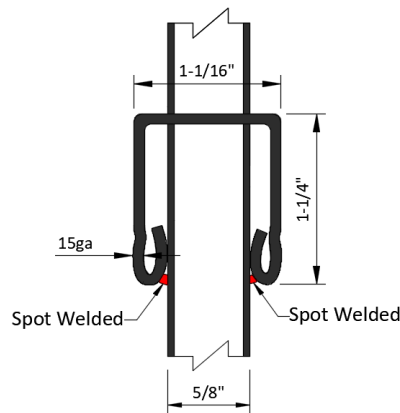

- NOTES:
1. GATE SHOWN WITH OUR SELF CLOSING STANDARD HARDWARE.
 2. OTHER GATE HARDWARE COULD CHANGE LATCH AND HINGE CLEARANCE.
 3. ALL HARDWARE SHIPPED LOOSE AND FIELD INSTALLED.

- Steel Posts
- 2" x 2" x 5'9" H
 - 2" x 2" x 6'9" H
 - 2" x 2" x 7'9" H
 - 2" x 2" x 8'9" H

MAVERIC K™ SUPREME RESIDENTIAL STEEL

5H X 5W - MSS Barcelona Residential-3R Black - STEEL SWING GATE

PT# MSSRS-RGFT6060B3-BK