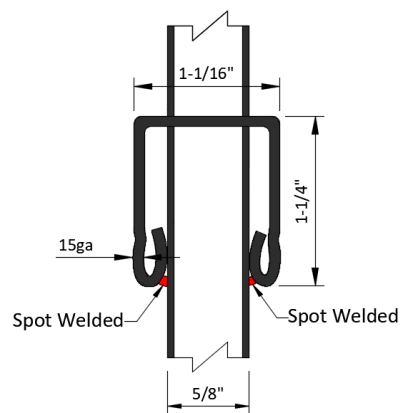

- NOTES:
 1. GATE SHOWN WITH OUR SELF CLOSING STANDARD HARDWARE.
 2. OTHER GATE HARDWARE COULD CHANGE LATCH AND HINGE CLEARANCE.
 3. ALL HARDWARE SHIPPED LOOSE AND FIELD INSTALLED.

- Steel Posts
 □ 2" x 2" x 5'9" H
 □ 2" x 2" x 6'9" H
 □ 2" x 2" x 7'9" H
 □ 2" x 2" x 8'9" H

MAVERIC KTM SUPREME
 RESIDENTIAL STEEL

5H X 5W - MSS Aberdeen Residential-3R Black - STEEL SWING GATE

PT# MSSRS-RGFT6060A3-BK