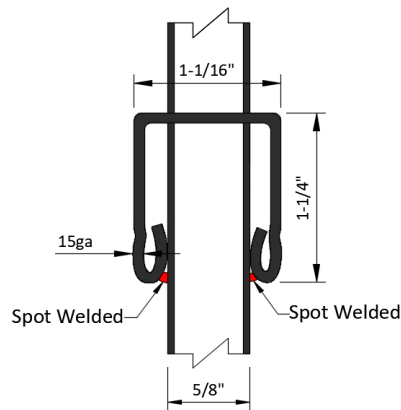

- NOTES:
1. GATE SHOWN WITH OUR SELF CLOSING STANDARD HARDWARE.
 2. OTHER GATE HARDWARE COULD CHANGE LATCH AND HINGE CLEARANCE.
 3. ALL HARDWARE SHIPPED LOOSE AND FIELD INSTALLED.

Steel Posts	
□	2" x 2" x 5'9" H
□	2" x 2" x 6'9" H
□	2" x 2" x 7'9" H
□	2" x 2" x 8'9" H

MAVERICK K™ SUPREME RESIDENTIAL STEEL

5H X 4W - MSS Canterbury Residential-3R Black - STEEL SWING GATE

PT# MSSRS-RGFT6048C3-BK