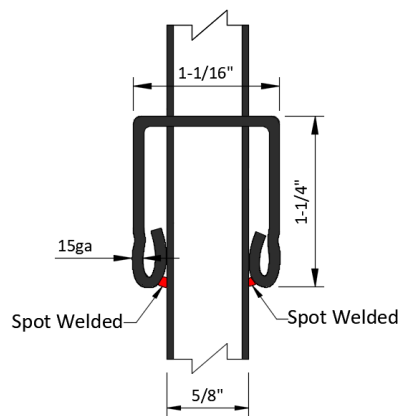

- NOTES:
1. GATE SHOWN WITH OUR SELF CLOSING STANDARD HARDWARE.
  2. OTHER GATE HARDWARE COULD CHANGE LATCH AND HINGE CLEARANCE.
  3. ALL HARDWARE SHIPPED LOOSE AND FIELD INSTALLED.

Steel Posts	
□	2" x 2" x 5'9" H
□	2" x 2" x 6'9" H
□	2" x 2" x 7'9" H
□	2" x 2" x 8'9" H

## MAVERIC K™ SUPREME RESIDENTIAL STEEL

5H X 4W - MSS Barcelona Residential-3R Black - STEEL SWING GATE

PT# MSSRS-RGFT6048B3-BK