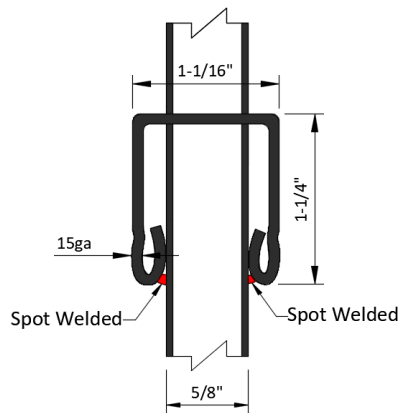

- NOTES:
1. GATE SHOWN WITH OUR SELF CLOSING STANDARD HARDWARE.
 2. OTHER GATE HARDWARE COULD CHANGE LATCH AND HINGE CLEARANCE.
 3. ALL HARDWARE SHIPPED LOOSE AND FIELD INSTALLED.

Steel Posts	
□	2" x 2" x 5'9" H
□	2" x 2" x 6'9" H
□	2" x 2" x 7'9" H
□	2" x 2" x 8'9" H

MAVERIC K™ SUPREME RESIDENTIAL STEEL

5H X 4W - MSS Aberdeen Residential-3R Black - STEEL SWING GATE

PT# MSSRS-RGFT6048A3-BK