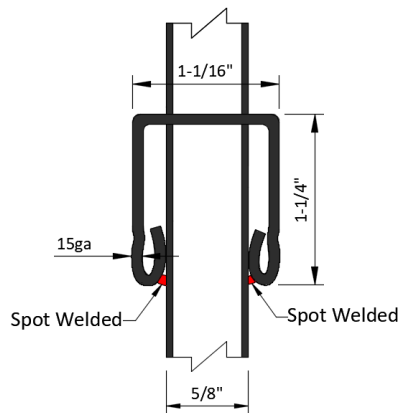

- NOTES:
 1. GATE SHOWN WITH OUR SELF CLOSING STANDARD HARDWARE.
 2. OTHER GATE HARDWARE COULD CHANGE LATCH AND HINGE CLEARANCE.
 3. ALL HARDWARE SHIPPED LOOSE AND FIELD INSTALLED.

Steel Posts	
□	2" x 2" x 5'9" H
□	2" x 2" x 6'9" H
□	2" x 2" x 7'9" H
□	2" x 2" x 8'9" H

MAVERIC K™ SUPREME RESIDENTIAL STEEL

54H X 5W - MSS Aberdeen Residential-3R Black - STEEL SWING GATE (Pool Code)

PT# MSSRS-RGFT5460A3F-BK