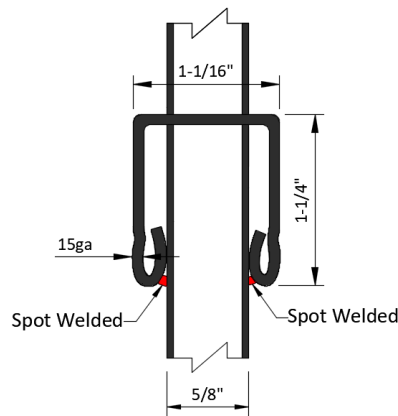

- NOTES:
1. GATE SHOWN WITH OUR SELF CLOSING STANDARD HARDWARE.
 2. OTHER GATE HARDWARE COULD CHANGE LATCH AND HINGE CLEARANCE.
 3. ALL HARDWARE SHIPPED LOOSE AND FIELD INSTALLED.

Steel Posts	
□	2" x 2" x 5'9" H
□	2" x 2" x 6'9" H
□	2" x 2" x 7'9" H
□	2" x 2" x 8'9" H

MAVERIC K™ SUPREME RESIDENTIAL STEEL

54H X 4W - MSS Aberdeen Residential-3R Black - STEEL SWING GATE (Pool Code)

PT# MSSRS-RGFT5448A3F-BK