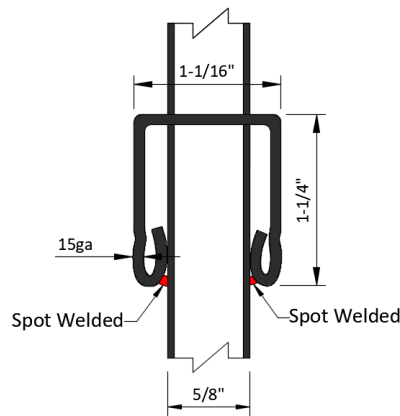

- NOTES:
 1. GATE SHOWN WITH OUR SELF CLOSING STANDARD HARDWARE.
 2. OTHER GATE HARDWARE COULD CHANGE LATCH AND HINGE CLEARANCE.
 3. ALL HARDWARE SHIPPED LOOSE AND FIELD INSTALLED.

Steel Posts	
□	2" x 2" x 5'9" H
□	2" x 2" x 6'9" H
□	2" x 2" x 7'9" H
□	2" x 2" x 8'9" H

MAVERIC K™ SUPREME RESIDENTIAL STEEL

4H X 6W - MSS Canterbury Residential-3R Black - STEEL SWING GATE

PT# MSSRS-RGFT4872C3-BK