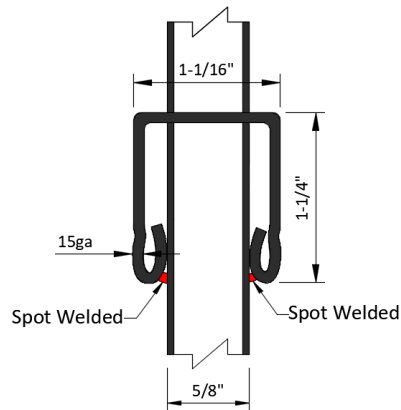

- NOTES:
 1. GATE SHOWN WITH OUR SELF CLOSING STANDARD HARDWARE.
 2. OTHER GATE HARDWARE COULD CHANGE LATCH AND HINGE CLEARANCE.
 3. ALL HARDWARE SHIPPED LOOSE AND FIELD INSTALLED.

- Steel Posts
 □ 2" x 2" x 5'9" H
 □ 2" x 2" x 6'9" H
 □ 2" x 2" x 7'9" H
 □ 2" x 2" x 8'9" H

MAVERIC K™ SUPREME RESIDENTIAL STEEL

4H X 6W - MSS Barcelona Residential-3R Black - STEEL SWING GATE

PT# MSSRS-RGFT4872B3-BK