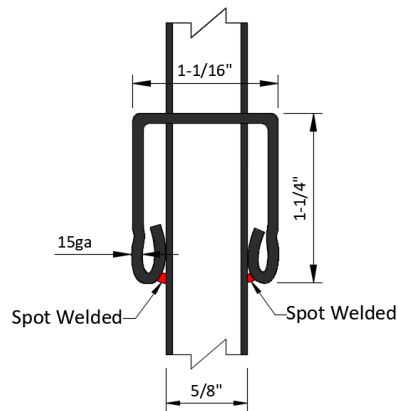

- NOTES:
1. GATE SHOWN WITH OUR SELF CLOSING STANDARD HARDWARE.
 2. OTHER GATE HARDWARE COULD CHANGE LATCH AND HINGE CLEARANCE.
 3. ALL HARDWARE SHIPPED LOOSE AND FIELD INSTALLED.

Steel Posts	
□	2" x 2" x 5'9" H
□	2" x 2" x 6'9" H
□	2" x 2" x 7'9" H
□	2" x 2" x 8'9" H

MAVERIC K™ SUPREME RESIDENTIAL STEEL

4H X 6W - MSS Aberdeen Residential-3R Black - STEEL SWING GATE

PT# MSSRS-RGFT4872A3-BK