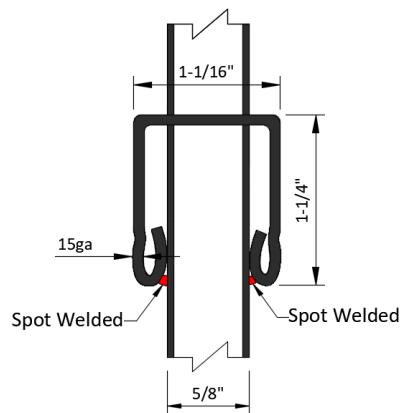

- NOTES:
1. GATE SHOWN WITH OUR SELF CLOSING STANDARD HARDWARE.
 2. OTHER GATE HARDWARE COULD CHANGE LATCH AND HINGE CLEARANCE.
 3. ALL HARDWARE SHIPPED LOOSE AND FIELD INSTALLED.

Steel Posts	
□	2" x 2" x 5'9" H
□	2" x 2" x 6'9" H
□	2" x 2" x 7'9" H
□	2" x 2" x 8'9" H

MAVERIC K™ SUPREME RESIDENTIAL STEEL

4H X 5W - MSS Canterbury Residential-3R Black - STEEL SWING GATE

PT# MSSRS-RGFT4860C3-BK