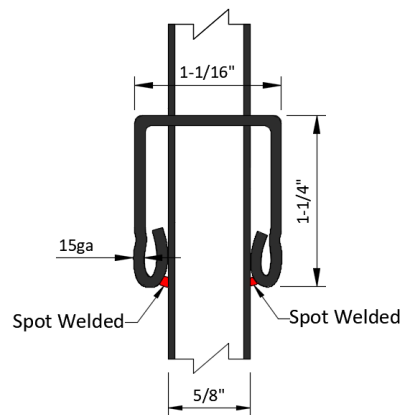

- NOTES:
1. GATE SHOWN WITH OUR SELF CLOSING STANDARD HARDWARE.
  2. OTHER GATE HARDWARE COULD CHANGE LATCH AND HINGE CLEARANCE.
  3. ALL HARDWARE SHIPPED LOOSE AND FIELD INSTALLED.

Steel Posts	
□	2" x 2" x 5'9" H
□	2" x 2" x 6'9" H
□	2" x 2" x 7'9" H
□	2" x 2" x 8'9" H

## MAVERIC K™ SUPREME RESIDENTIAL STEEL

4H X 5W - MSS Barcelona Residential-3R Black - STEEL SWING GATE

PT# MSSRS-RGFT4860B3-BK