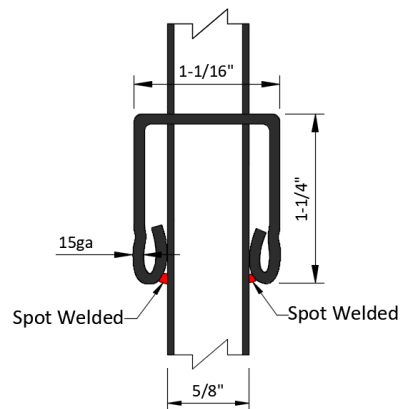

- NOTES:
1. GATE SHOWN WITH OUR SELF CLOSING STANDARD HARDWARE.
 2. OTHER GATE HARDWARE COULD CHANGE LATCH AND HINGE CLEARANCE.
 3. ALL HARDWARE SHIPPED LOOSE AND FIELD INSTALLED.

| Steel Posts | |
|-------------|------------------|
| □ | 2" x 2" x 5'9" H |
| □ | 2" x 2" x 6'9" H |
| □ | 2" x 2" x 7'9" H |
| □ | 2" x 2" x 8'9" H |

MAVERIC K™ SUPREME RESIDENTIAL STEEL

4H X 5W - MSS Aberdeen Residential-3R Black - STEEL SWING GATE

PT# MSSRS-RGFT4860A3-BK