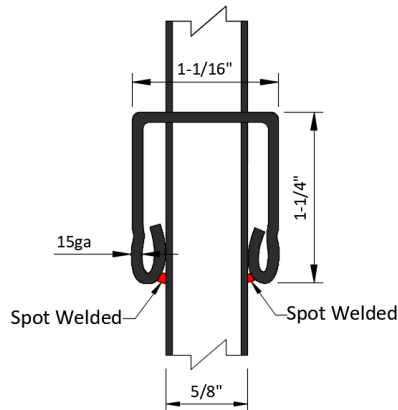

- NOTES:
1. GATE SHOWN WITH OUR SELF CLOSING STANDARD HARDWARE.
  2. OTHER GATE HARDWARE COULD CHANGE LATCH AND HINGE CLEARANCE.
  3. ALL HARDWARE SHIPPED LOOSE AND FIELD INSTALLED.

- Steel Posts
- 2" x 2" x 5'9" H
  - 2" x 2" x 6'9" H
  - 2" x 2" x 7'9" H
  - 2" x 2" x 8'9" H

## MAVERIC K™ SUPREME RESIDENTIAL STEEL

48H X 5W - MSS Aberdeen Residential-2R Black - STEEL SWING GATE (Pool Code)

PT# MSSRS-RGFT4860A2F-BK