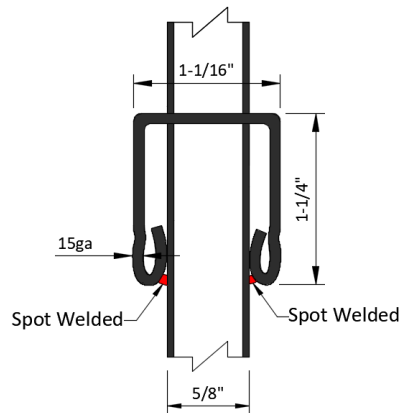

- NOTES:
1. GATE SHOWN WITH OUR SELF CLOSING STANDARD HARDWARE.
  2. OTHER GATE HARDWARE COULD CHANGE LATCH AND HINGE CLEARANCE.
  3. ALL HARDWARE SHIPPED LOOSE AND FIELD INSTALLED.

Steel Posts	
□	2" x 2" x 5'9" H
□	2" x 2" x 6'9" H
□	2" x 2" x 7'9" H
□	2" x 2" x 8'9" H

## MAVERIC K™ SUPREME RESIDENTIAL STEEL

4H X 4W - MSS Canterbury Residential-3R Black - STEEL SWING GATE

PT# MSSRS-RGFT4848C3-BK