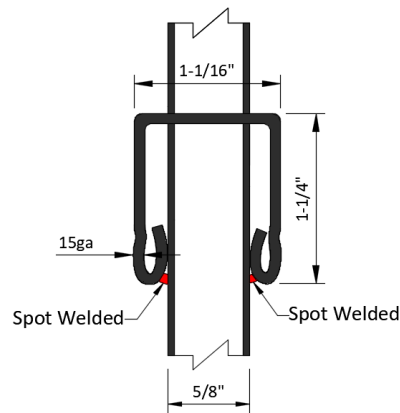

- NOTES:
1. GATE SHOWN WITH OUR SELF CLOSING STANDARD HARDWARE.
  2. OTHER GATE HARDWARE COULD CHANGE LATCH AND HINGE CLEARANCE.
  3. ALL HARDWARE SHIPPED LOOSE AND FIELD INSTALLED.

Steel Posts	
□	2" x 2" x 5'9" H
□	2" x 2" x 6'9" H
□	2" x 2" x 7'9" H
□	2" x 2" x 8'9" H

## MAVERIC K™ SUPREME RESIDENTIAL STEEL

4H X 4W - MSS Barcelona Residential-3R Black - STEEL SWING GATE

PT# MSSRS-RGFT4848B3-BK