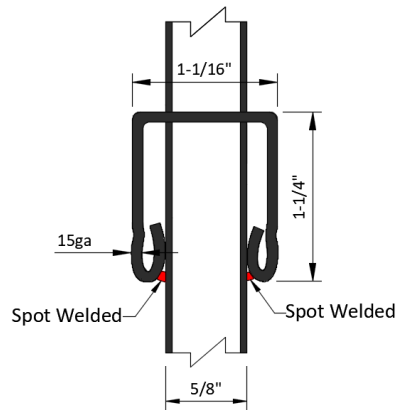

- NOTES:
1. GATE SHOWN WITH OUR SELF CLOSING STANDARD HARDWARE.
 2. OTHER GATE HARDWARE COULD CHANGE LATCH AND HINGE CLEARANCE.
 3. ALL HARDWARE SHIPPED LOOSE AND FIELD INSTALLED.

Steel Posts	
□	2" x 2" x 5'9" H
□	2" x 2" x 6'9" H
□	2" x 2" x 7'9" H
□	2" x 2" x 8'9" H

MAVERIC K™ SUPREME RESIDENTIAL STEEL

4H X 4W - MSS Aberdeen Residential-3R Black - STEEL SWING GATE

PT# MSSRS-RGFT4848A3-BK