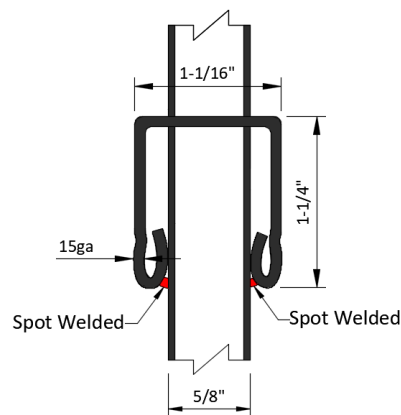

- NOTES:
1. GATE SHOWN WITH OUR SELF CLOSING STANDARD HARDWARE.
 2. OTHER GATE HARDWARE COULD CHANGE LATCH AND HINGE CLEARANCE.
 3. ALL HARDWARE SHIPPED LOOSE AND FIELD INSTALLED.

Steel Posts	
□	2" x 2" x 5'9" H
□	2" x 2" x 6'9" H
□	2" x 2" x 7'9" H
□	2" x 2" x 8'9" H

MAVERIC K™ SUPREME RESIDENTIAL STEEL

48H X 4W - MSS Aberdeen Residential-2R Black - STEEL SWING GATE (Pool Code)

PT# MSSRS-RGFT4848A2F-BK