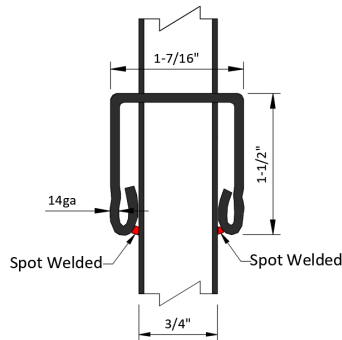

NOTES:

1. GATE SHOWN WITH OUR SELF CLOSING STANDARD HARDWARE.
2. OTHER GATE HARDWARE COULD CHANGE LATCH AND HINGE CLEARANCE.
3. ALL HARDWARE SHIPPED LOOSE AND FIELD INSTALLED.

Steel Posts

- 2" x 6' 14ga
- 2" x 7' 14ga
- 2" x 8' 14ga
- 2" x 9' 14ga
- 2 1/2" x 6' 14ga
- 2 1/2" x 7' 14ga
- 2 1/2" x 8' 14ga
- 2 1/2" x 9' 14ga
- 2 1/2" x 11' 14ga