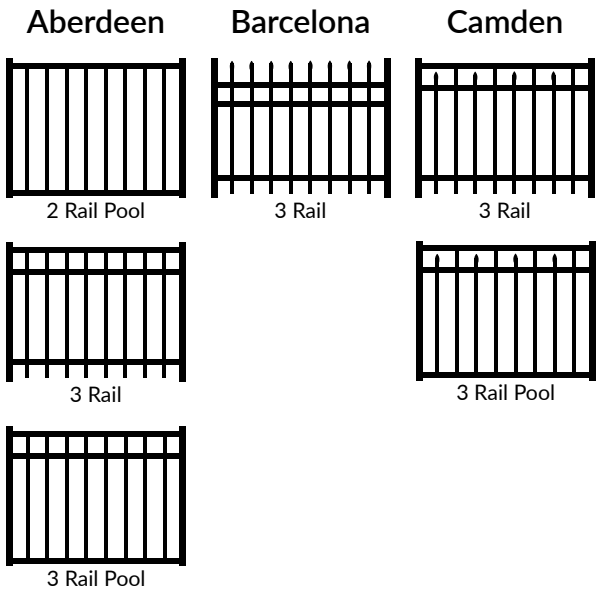

MAVERICK ULTRA

Residential Grade Aluminum Fence

Maverick Ultra residential grade aluminum fencing offers a classic look of a narrow picket. This grade of aluminum fencing offers a great look and durability for residential pools, backyards and as a decorative perimeter fence. Maverick Ultra aluminum fencing is finished with super durable AAMA 2604 architectural grade powder coat and is warranted against rust, peel, chip, or crack, as long as you own your fence.

RESIDENTIAL ALUMINUM STYLES

POSTS

- 2" x 2" .062 wall
- 2" x 2" .080 wall
- 2" x 2" .125 wall
- 2 -1/2" x 2-1/2" .080 wall
- 2 -1/2" x 2-1/2" .125 wall

RAILS

- 1"x1" Rail .080 wall

PICKET SIZE

- 5/8" x 5/8" .045 wall

PICKET SPACING

- 3-13/16"

PANEL WIDTHS

- 6' (70-1/2") wide only

PANEL OPTIONS

PANEL CHANNEL