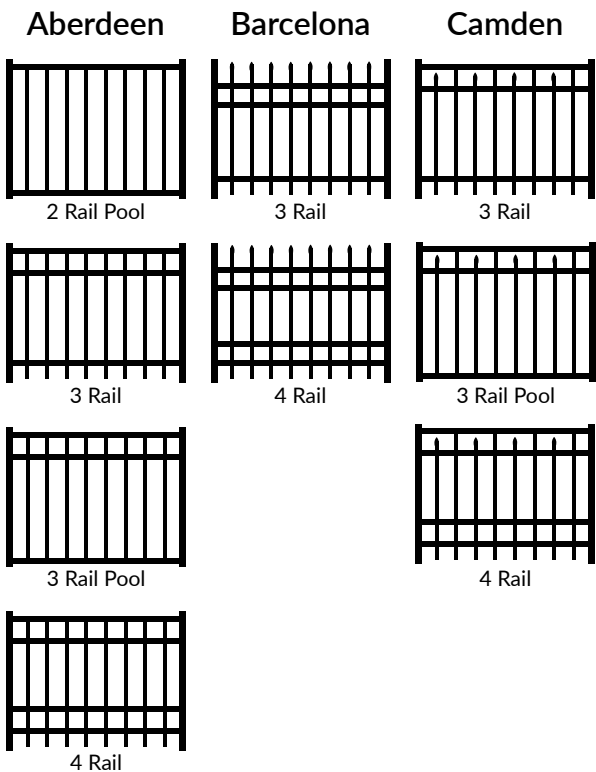

MAVERICK ULTRA PLUS

Commercial Grade Aluminum Fence

Maverick Ultra Plus aluminum fencing is offered in commercial, high-end residential, and perimeter security fencing options. Maverick Ultra Plus works great for commercial pools, estate fencing, golf courses and cemeteries. Maverick Ultra Plus aluminum fencing is finished with super durable AAMA 2604 architectural grade powder coat and is warranted against rust, peel, chip, or crack, as long as you own your fence.

COMMERCIAL ALUMINUM STYLES

POSTS

- 2" x 2"
- 2" x 2"
- 2" x 2"
- 2-1/2" x 2-1/2"
- 2-1/2" x 2-1/2"
- 3" x 3"

RAILS

- 1-1/2" x 1-1/8"

PICKET SIZE

- 3/4" x 3/4"

PICKET SPACING

- 3-13/16"

PANEL WIDTHS

- 6' (70-1/2") and 8' (93")

PANEL OPTIONS

PANEL CHANNEL