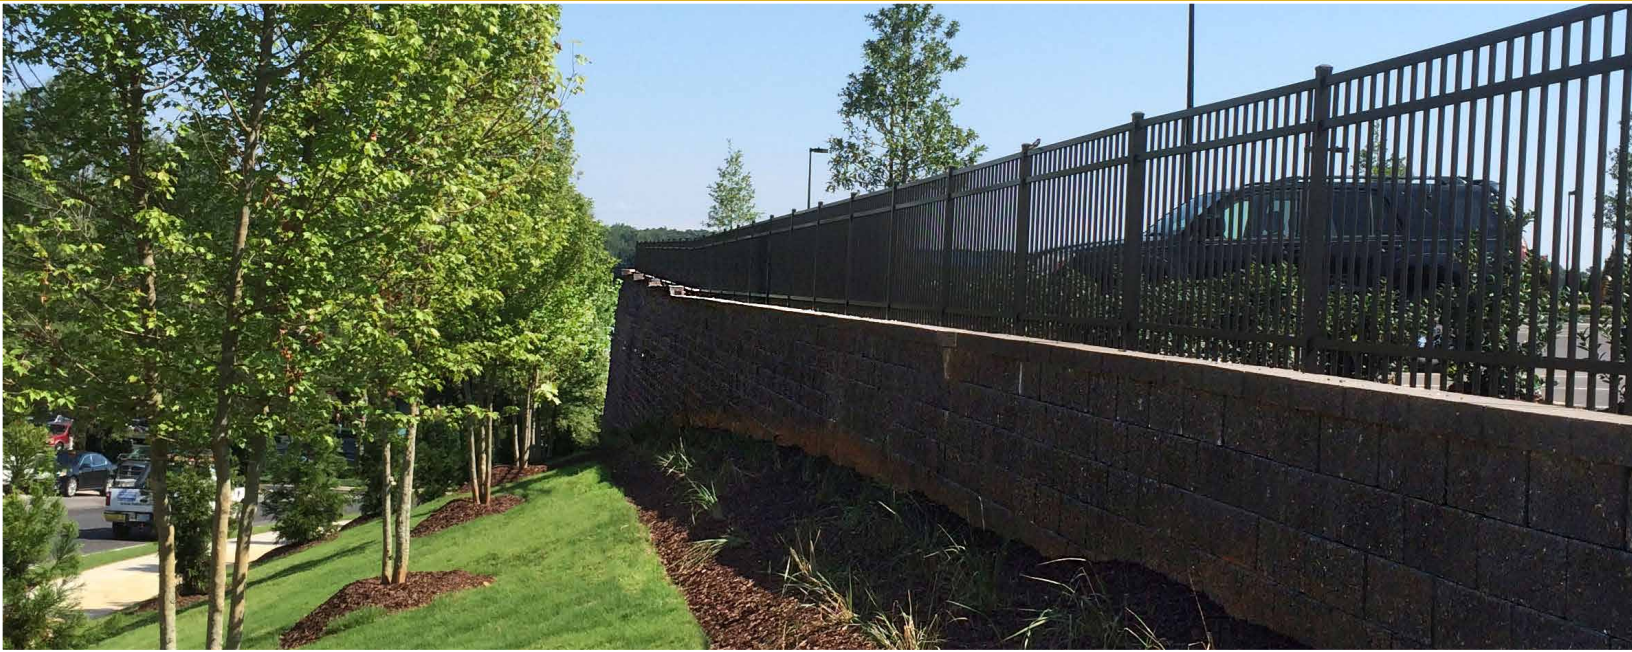

MAVERICK ULTRA PLUS

Commercial Grade Aluminum Fence

Maverick Ultra Plus aluminum fencing is offered in commercial, high-end residential, and perimeter security fencing options. Maverick Ultra Plus works great for commercial pools, estate fencing, golf courses and cemeteries. Maverick Ultra Plus aluminum fencing is finished with super durable AAMA 2604 architectural grade powder coat and is warranted against rust, peel, chip, or crack, as long as you own your fence.

COMMERCIAL ALUMINUM STYLES

POSTS

- 2" x 2"
- 2" x 2"
- 2" x 2"
- 2-1/2" x 2-1/2"
- 2-1/2" x 2-1/2"
- 3" x 3"

RAILS

- 1-1/2" x 1-1/8"

PICKET SIZE

- 3/4" x 3/4"

PICKET SPACING

- 3-13/16"

PANEL WIDTHS

- 6' (70-1/2") and 8' (93")

PANEL OPTIONS

PANEL CHANNEL