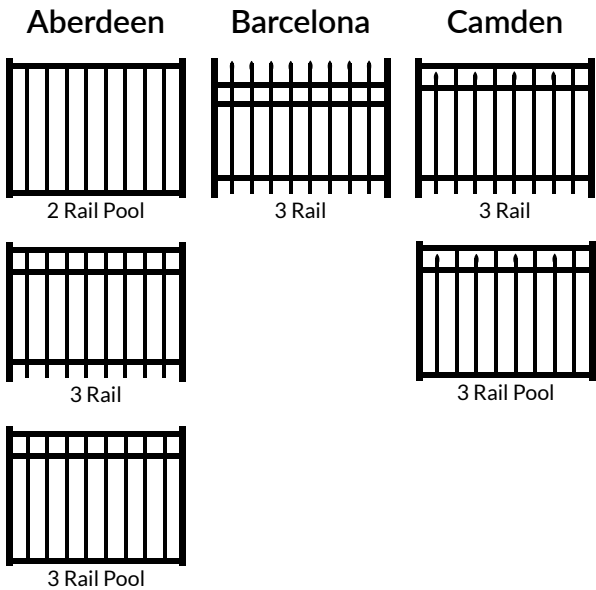

MAVERICK ULTRA

Residential Grade Aluminum Fence

Maverick Ultra residential grade aluminum fencing offers a classic look of a narrow picket. This grade of aluminum fencing offers a great look and durability for residential pools, backyards and as a decorative perimeter fence. Maverick Ultra aluminum fencing is finished with super durable AAMA 2604 architectural grade powder coat and is warranted against rust, peel, chip, or crack, as long as you own your fence.

RESIDENTIAL ALUMINUM STYLES

POSTS

- 2" x 2"
- 2" x 2"
- 2" x 2"
- 2-1/2" x 2-1/2"
- 2-1/2" x 2-1/2"

RAILS

- 1"x1" Rail

PICKET SIZE

- 5/8" x 5/8" Picket

PICKET SPACING

- 3-13/16"

PANEL WIDTHS

- 6' (72") wide only

PANEL OPTIONS

PANEL CHANNEL